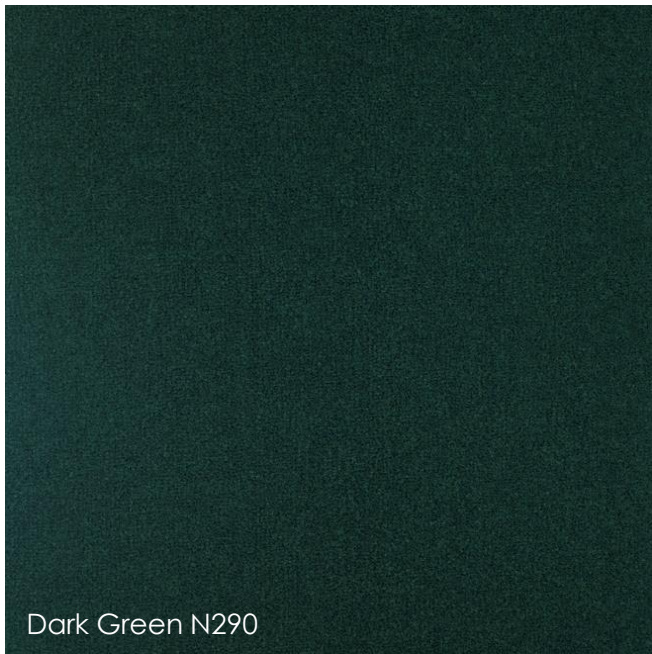

---

Lacado Verde . Lacado Verde . Vert Laqué

Madera . Bois . Wood Veneer . Madeira Natural

**GUIALMI**

**BLACK LACQUER RAL 9005**

Zone  ut

---

Lacado Preto . Negro Lacado . Laqué Noir

Madera . Bois . Wood Veneer . Madeira Natural

**GUIALMI**

**NATURAL EUROPEAN OAK**

Zone **O**ut

Carvalho . Roble. Chêne

Madera . Bois . Wood Veneer . Madeira Natural

Dark Green N290

Beige N610

Grey N993

Brown N730

ZoneOut

Carpete . Carpets. Moquette

**100% VIRGIN WOOL**

© Camira - style with substance