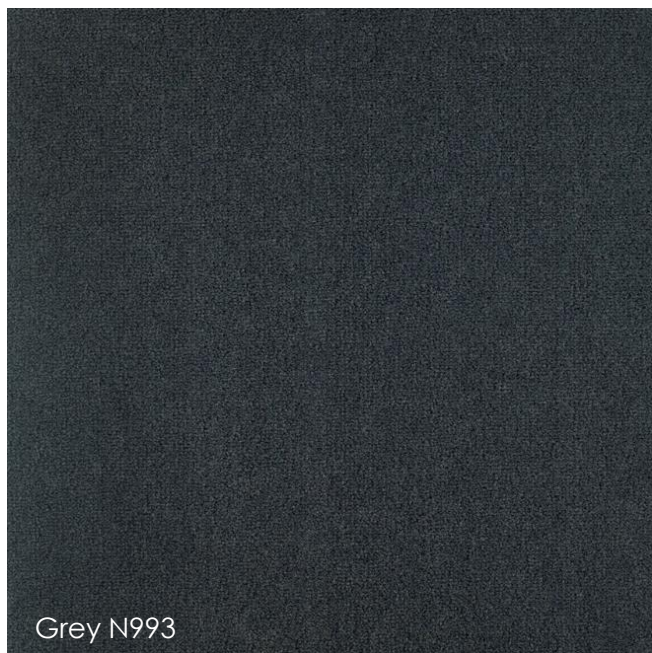

Madera . Bois . Wood Veneer . Madeira Natural

**GUIALMI**

**NATURAL EUROPEAN OAK**

Zone **O**ut

Carvalho . Roble. Chêne

Madera . Bois . Wood Veneer . Madeira Natural

Dark Green N290

Beige N610

Grey N993

Brown N730

ZoneOut

Carpete . Carpets. Moquette

**100% VIRGIN WOOL**

© Camira - style with substance