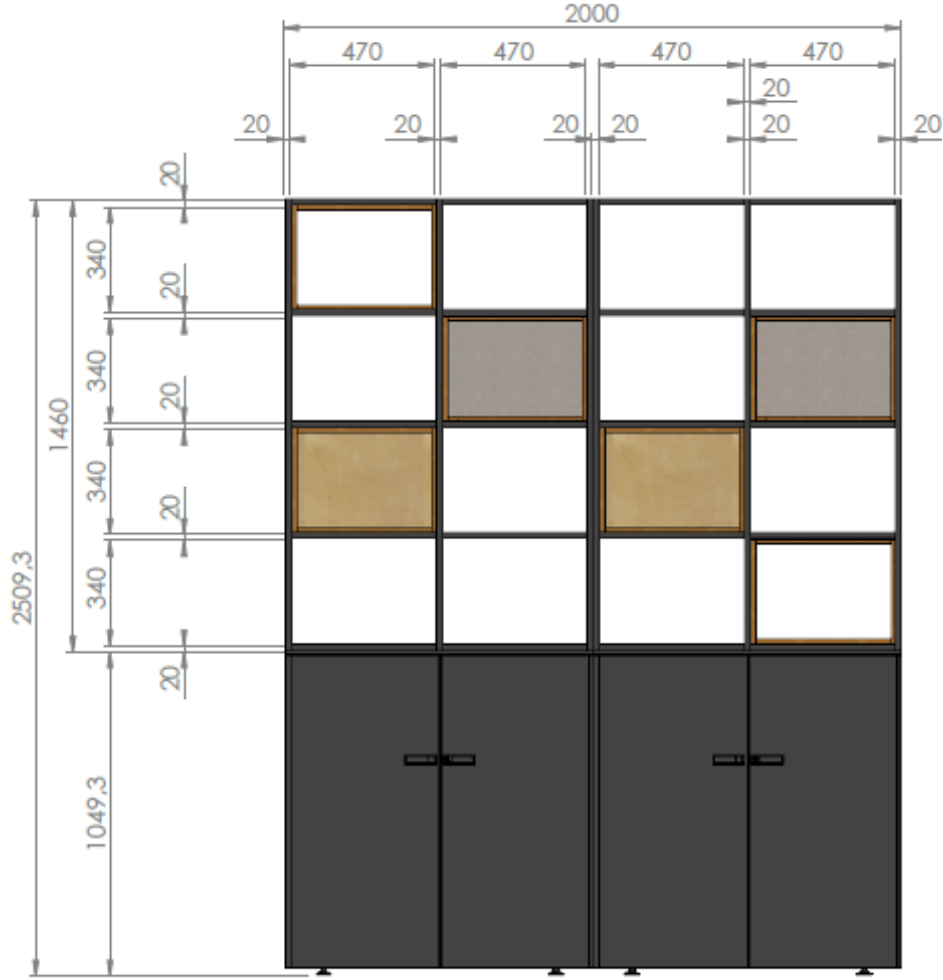

## Technical Info

Manufactured with steel tube with 20x20mm with a 2,0mm wall.

Painted with epoxi polyester with 80 microns thick.

It is send disassembled with uprights (initial and ending and the middle ones) and all horizontal connection beams.

The low part of the structure has as holes so that it can be connected to the lower storage or in alternative screwed to the gliders.

**GUIALMI**

**FRAMES** 

**GUALMI**

**GUIALMI**

**FRAMES** 

GUIALMI

FRAMES 

## **FRAMES**

- 1/ birch plywood box
- 2/ birch plywood box with fabric back
- 3/ birch plywood box open (see through)
- 4/ metal shelf
- 5/ reversibility of the elements
- 6/ D/Line storage base cupboards

**6**

Dimensions