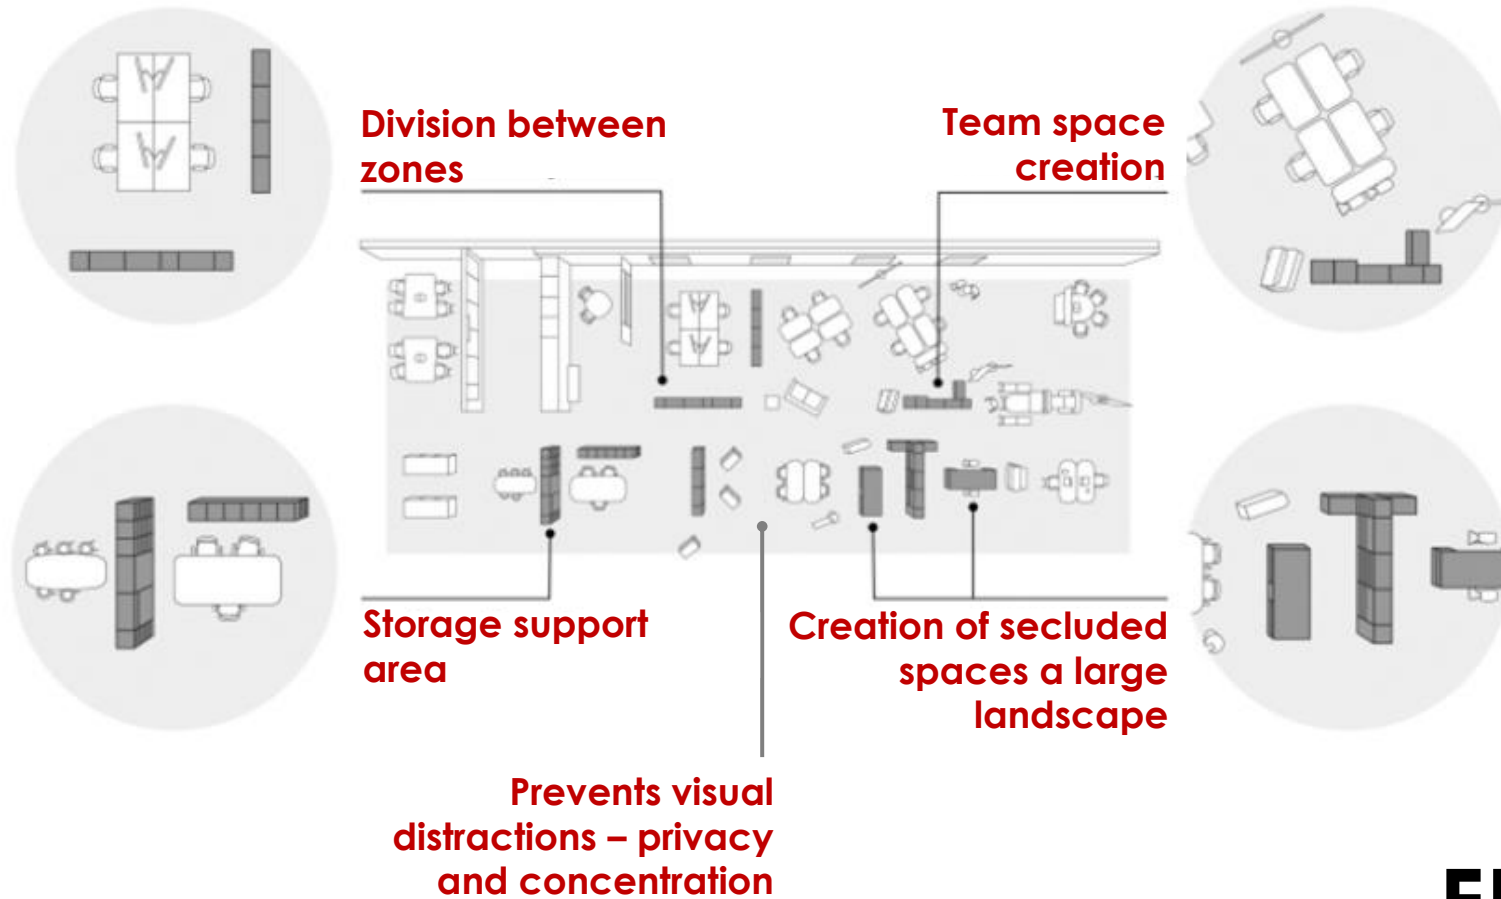

# FRAMES

GUALMI

Organize  
Divide  
Socialize  
Storage

FRAMES 

# functional space dividers by GUIALMI / with what goals?

**GUIALMI**

**FRAMES**

**GUALMI**

## Technical Info

Manufactured with steel tube with 20x20mm with a 2,0mm wall.

Painted with epoxi polyester with 80 microns thick.

It is send disassembled with uprights (initial and ending and the middle ones) and all horizontal connection beams.

The low part of the structure has as holes so that it can be connected to the lower storage or in alternative screwed to the gliders.

**GUIALMI**

**FRAMES** 

**GUALMI**

**GUIALMI**

**FRAMES** 

GUIALMI

FRAMES 