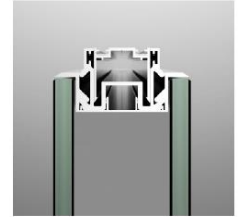

**Partition Pausa**

**R&D Guialmi**

**Partition Pausa**

**Profiles** 45x30MM (15mm) 80x45MM (20mm) 80x45MM

P100  
Single Glass

P200  
Double Glass

P200 F  
Double Glass Flushed

**Elegant and contemporary design.**