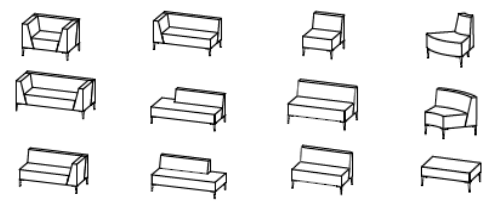

# In\_Motion

Modular Sofa System  
Design by Rita Cruz

Models . Modelos . Modelos. Modèles  
(check the price list)

Finishes . Acabados . Acabamentos. Finitions

Fabrics . Tapizados . Tecidos. Tissus  
Citadel (Camira), Era (Camira), Go Uni (Gabriel), Xtreme (Camira),  
Grain (Gabriel), Select (Gabriel), Blazer (Camira)  
PU Leather, Valencia PU Leather, Leather

# In\_Motion

Modular Sofa System  
Design by Rita Cruz